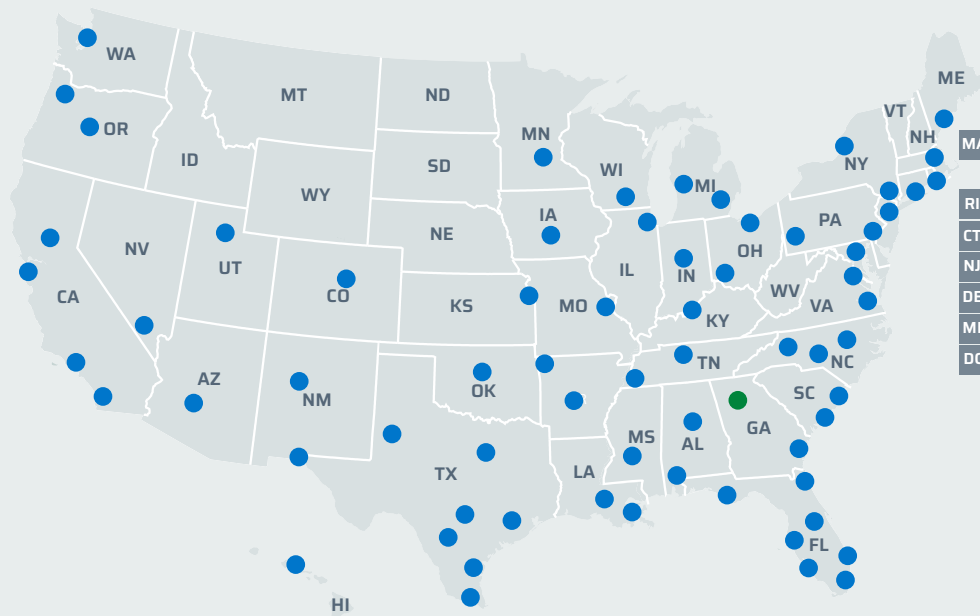

About us

Engle Martin is a leading national independent loss adjusting and claims management provider. Privately held and owner operated, we are committed to meeting the ever-changing demands of the insurance industry and to delivering consistent and quality claims service.

Our team of qualified and experienced insurance professionals has an unparalleled understanding of the complexities of risk and the innate ability to effectively control and manage the claims process.

Property | Casualty
Large Loss
Inland Marine & Transportation
Appraiser & Umpire
Specialty Auditing
Subrogation

**To Submit
EMA/Adjusting Claims:**
Email: claims@englemartin.com
Fax: 800.227.0244
Phone: 800.818.5619

Locations

CORPORATE

Atlanta, GA
O: 678.553.4400
F: 678.553.4401

ALABAMA

Birmingham, AL
O: 205.437.0084
F: 205.437.0411
Mobile, AL
O: 251.370.9590
F: 251.370.9591

ARIZONA

Phoenix, AZ
O: 602.867.1000
F: 602.867.1016

ARKANSAS

Fayetteville, AR
O: 479.435.2138
F: 479.435.2139
Little Rock, AR
O: 501.404.3493
F: 501.404.3494

CALIFORNIA

Los Angeles, CA
O: 310.771.0850
F: 310.771.0851
Sacramento, CA
O: 916.786.5445
F: 916.786.5446
San Diego, CA
O: 619.321.2190
F: 619.321.2191
San Francisco, CA
O: 650.581.4030
F: 650.581.4031

COLORADO

Denver, CO
O: 720.733.2970
F: 720.733.2971

CONNECTICUT

Hartford, CT
O: 860.521.0051
F: 860.521.0052

FLORIDA

Ft. Lauderdale, FL
O: 954.227.5977
F: 954.227.7265
Ft. Myers, FL
O: 239.896.9775
F: 239.896.9776
Jacksonville, FL
O: 904.924.6387
F: 904.924.6388
Orlando, FL
O: 407.539.0005
F: 407.539.0008
Panama City Beach, FL
O: 850.708.6035
F: 850.708.6036
Tampa, FL
O: 813.855.1580
F: 813.855.1590

West Palm Beach, FL

O: 954.735.5555
F: 404.705.7463

GEORGIA

Savannah, GA
O: 912.508.0323
F: 912.508.0324

HAWAII

Honolulu, HI
O: 310.771.0850
F: 310.771.0851

ILLINOIS

Chicago, IL
O: 630.368.3710
F: 630.368.3711

INDIANA

Indianapolis, IN
O: 317.237.6462
F: 317.237.6463

IOWA

Des Moines, IA
O: 515.277.1571
F: 515.277.1569

KENTUCKY

Louisville, KY
O: 502.302.5702
F: 502.302.5703

LOUISIANA

Baton Rouge, LA
O: 225.293.7132
F: 225.293.7578
New Orleans, LA
O: 504.434.6017
F: 504.434.6018

MAINE

Portland, ME
O: 207.747.6049
F: 207.747.6050
F: 504.434.6018

MARYLAND

Baltimore, MD
O: 443.402.2210
F: 443.402.2211

MASSACHUSETTS

Boston, MA
O: 508.698.6300
F: 508.698.6301

MICHIGAN

Detroit, MI
O: 248.223.9640
F: 248.223.9641
Grand Rapids, MI
O: 616.752.7534
F: 616.752.7535

MINNESOTA

Minneapolis, MN
O: 763.230.7300
F: 763.230.7301

MISSISSIPPI

Jackson, MS
O: 601.813.0430
F: 601.813.0431

NEW JERSEY

Hoboken, NJ
O: 212.867.5583
F: 212.867.5584

NEW YORK

New York, NY
O: 212.867.5583
F: 212.867.5584
Syracuse, NY
O: 315.385.2012
F: 315.385.2013

NORTH CAROLINA

Charlotte, NC
O: 704.332.8650
F: 704.332.8651
Raleigh, NC
O: 919.792.6950
F: 919.792.6951
Western Carolina
O: 828.318.0142
F: 828.318.0143

OHIO

Cincinnati, OH
O: 513.975.3272
F: 513.975.3273
Cleveland, OH
O: 216.716.6882
F: 216.716.6883

OKLAHOMA

Oklahoma City, OK
O: 405.200.0584
F: 405.200.0585

OREGON

Bend, OR
O: 541.693.0261
F: 541.693.0264
Portland, OR
O: 503.620.6490
F: 503.620.2436

PENNSYLVANIA

Philadelphia, PA
O: 610.205.5000
F: 610.205.5001
Pittsburgh, PA
O: 412.375.6570
F: 412.375.6571

RHODE ISLAND

Providence, RI
O: 401.248.2926
F: 401.248.2927

SOUTH CAROLINA

Charleston, SC
O: 843.972.6934
F: 843.972.6936
Myrtle Beach, SC
O: 843.668.7010
F: 843.668.7011

TENNESSEE