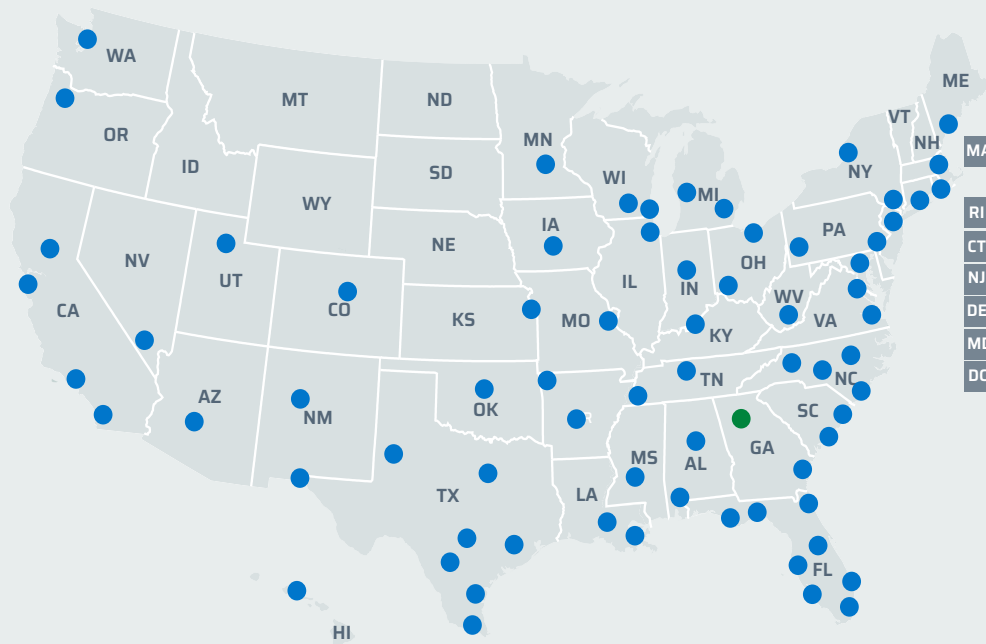

About us

Engle Martin is a leading national independent loss adjusting and claims management provider. Privately held and owner operated, we are committed to meeting the ever-changing demands of the insurance industry and to delivering consistent and quality claims service.

Our team of qualified and experienced insurance professionals has an unparalleled understanding of the complexities of risk and the innate ability to effectively control and manage the claims process.

Property | Casualty
Large Loss
Inland Marine & Transportation
Appraiser & Umpire
Specialty Auditing
Subrogation

**To Submit
EMA/Adjusting Claims:**
Email: claims@englemartin.com
Fax: 800.227.0244
Phone: 800.818.5619

Locations

CORPORATE

Atlanta, GA
O: 678.553.4400
F: 678.553.4401

ALABAMA

Birmingham, AL
O: 205.437.0084
F: 205.437.0411
Mobile, AL
O: 251.370.9590
F: 251.370.9591

ARIZONA

Phoenix, AZ
O: 602.867.1000
F: 602.867.1016

ARKANSAS

Fayetteville, AR
O: 479.435.2138
F: 479.435.2139
Little Rock, AR
O: 501.404.3493
F: 501.404.3494

CALIFORNIA

Los Angeles, CA
O: 310.771.0850
F: 310.771.0851
Sacramento, CA
O: 916.786.5445
F: 916.786.5446
San Diego, CA
O: 619.321.2190
F: 619.321.2191
San Francisco, CA
O: 650.581.4030
F: 650.581.4031

COLORADO

Denver, CO
O: 720.733.2970
F: 720.733.2971

CONNECTICUT

Hartford, CT
O: 860.521.0051
F: 860.521.0052

FLORIDA

Ft. Lauderdale, FL
O: 954.227.5977
F: 954.227.7265
Ft. Myers, FL
O: 239.896.9775
F: 239.896.9776
Jacksonville, FL
O: 904.924.6387
F: 904.924.6388
Orlando, FL
O: 407.539.0005
F: 407.539.0008
Panama City Beach, FL
O: 850.708.6035
F: 850.708.6036
Tampa, FL
O: 813.855.1580
F: 813.855.1590

Tallahassee, FL

O: 850.270.0336
West Palm Beach, FL
O: 954.735.5555
F: 404.705.7463

GEORGIA

Savannah, GA
O: 912.508.0323
F: 912.508.0324

HAWAII

Honolulu, HI
O: 310.771.0850
F: 310.771.0851

ILLINOIS

Chicago, IL
O: 630.368.3710
F: 630.368.3711

INDIANA

Indianapolis, IN
O: 317.237.6462
F: 317.237.6463

IOWA

Des Moines, IA
O: 515.277.1571
F: 515.277.1569

KENTUCKY

Louisville, KY
O: 502.302.5702
F: 502.302.5703

LOUISIANA

Baton Rouge, LA
O: 225.293.7132
F: 225.293.7578
New Orleans, LA
O: 504.434.6017
F: 504.434.6018

MAINE

Portland, ME
O: 207.747.6049
F: 207.747.6050
F: 504.434.6018

MARYLAND

Baltimore, MD
O: 443.402.2210
F: 443.402.2211

MASSACHUSETTS

Boston, MA
O: 508.698.6300
F: 508.698.6301

MICHIGAN

Detroit, MI
O: 248.223.9640
F: 248.223.9641
Grand Rapids, MI
O: 616.752.7534
F: 616.752.7535

MINNESOTA

Minneapolis, MN
O: 763.230.7300
F: 763.230.7301

MISSISSIPPI

Jackson, MS
O: 601.813.0430
F: 601.813.0431

NEW JERSEY

Hoboken, NJ
O: 212.867.5583
F: 212.867.5584

NEW YORK

New York, NY
O: 212.867.5583
F: 212.867.5584
Syracuse, NY
O: 315.385.2012
F: 315.385.2013

NORTH CAROLINA

Charlotte, NC
O: 704.332.8650
F: 704.332.8651
Raleigh, NC
O: 919.792.6950
F: 919.792.6951
Western Carolina
O: 828.318.0142
F: 828.318.0143
Wilmington, NC
O: 304.250.3284

OHIO

Cincinnati, OH
O: 513.975.3272
F: 513.975.3273
Cleveland, OH
O: 216.716.6882
F: 216.716.6883

OKLAHOMA

Oklahoma City, OK
O: 405.200.0584
F: 405.200.0585

OREGON

Portland, OR
O: 503.620.6490
F: 503.620.2436

PENNSYLVANIA

Philadelphia, PA
O: 610.205.5000
F: 610.205.5001
Pittsburgh, PA
O: 412.375.6570
F: 412.375.6571

RHODE ISLAND

Providence, RI
O: 401.248.2926
F: 401.248.2927

SOUTH CAROLINA

Charleston, SC
O: 843.972.6934
F: 843.972.6936
Myrtle Beach, SC
O: 843.668.7010
F: 843.668.7011