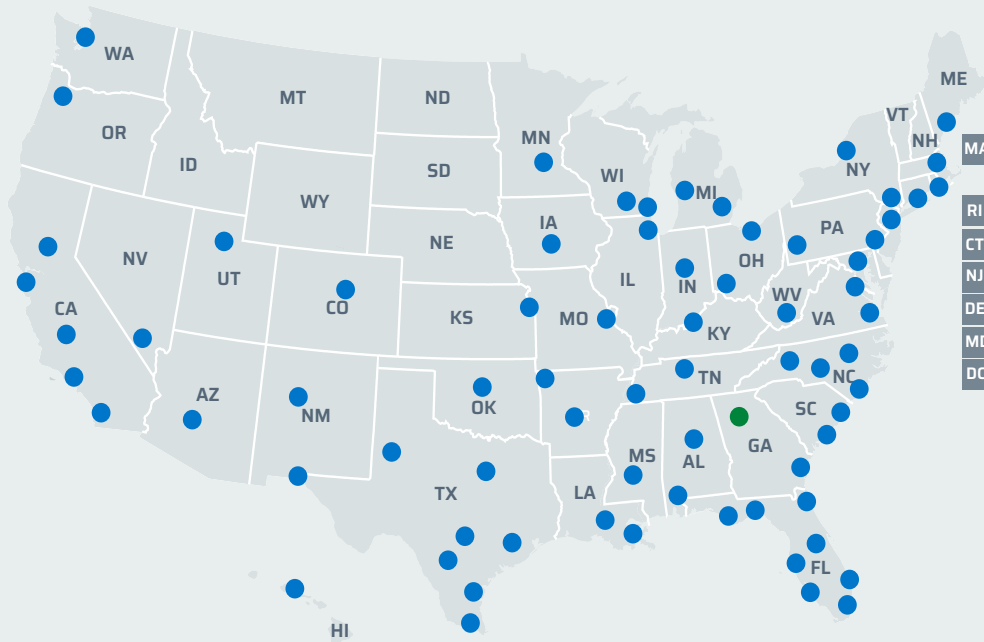

About us

Engle Martin is a leading national independent loss adjusting and claims management provider. Privately held and owner operated, we are committed to meeting the ever-changing demands of the insurance industry and to delivering consistent and quality claims service.

Our team of qualified and experienced insurance professionals has an unparalleled understanding of the complexities of risk and the innate ability to effectively control and manage the claims process.

Property | Casualty
Large Loss
Inland Marine & Transportation
Appraiser & Umpire
Specialty Auditing
Subrogation

**To Submit
EMA/Adjusting Claims:**
Email: claims@englemartin.com
Fax: 800.227.0244
Phone: 800.818.5619

Locations

CORPORATE

Atlanta, GA
O: 678.553.4400
F: 678.553.4401

ALABAMA

Birmingham, AL
O: 205.437.0084
F: 205.437.0411
Mobile, AL
O: 251.370.9590
F: 251.370.9591

ARIZONA

Phoenix, AZ
O: 602.867.1000
F: 602.867.1016

ARKANSAS

Fayetteville, AR
O: 479.435.2138
F: 479.435.2139
Little Rock, AR
O: 501.404.3493
F: 501.404.3494

CALIFORNIA

Fresno, CA
O: 916.786.5445
F: 916.786.5446
Los Angeles, CA
O: 310.771.0850
F: 310.771.0851
Sacramento, CA
O: 916.786.5445
F: 916.786.5446
San Diego, CA
O: 619.321.2190
F: 619.321.2191
San Francisco, CA
O: 650.581.4030
F: 650.581.4031

COLORADO

Denver, CO
O: 720.733.2970
F: 720.733.2971

CONNECTICUT

Hartford, CT
O: 860.521.0051
F: 860.521.0052

FLORIDA

Ft. Lauderdale, FL
O: 954.227.5977
F: 954.227.7265
Ft. Myers, FL
O: 239.896.9775
F: 239.896.9776
Jacksonville, FL
O: 904.924.6387
F: 904.924.6388
Orlando, FL
O: 407.539.0005
F: 407.539.0008
Panama City Beach, FL
O: 850.708.6035
F: 850.708.6036
Tampa, FL
O: 813.855.1580
F: 813.855.1590

Tallahassee, FL
O: 850.270.0336
West Palm Beach, FL
O: 954.735.5555
F: 404.705.7463

GEORGIA

Savannah, GA
O: 912.508.0323
F: 912.508.0324

HAWAII

Honolulu, HI
O: 310.771.0850
F: 310.771.0851

ILLINOIS

Chicago, IL
O: 630.368.3710
F: 630.368.3711

INDIANA

Indianapolis, IN
O: 317.237.6462
F: 317.237.6463

IOWA

Des Moines, IA
O: 515.277.1571
F: 515.277.1569

KENTUCKY

Louisville, KY
O: 502.302.5702
F: 502.302.5703

LOUISIANA

Baton Rouge, LA
O: 225.293.7132
F: 225.293.7578
New Orleans, LA
O: 504.434.6017
F: 504.434.6018

MAINE

Portland, ME
O: 207.747.6049
F: 207.747.6050
F: 504.434.6018

MARYLAND

Baltimore, MD
O: 443.402.2210
F: 443.402.2211

MASSACHUSETTS

Boston, MA
O: 508.698.6300
F: 508.698.6301

MICHIGAN

Detroit, MI
O: 248.223.9640
F: 248.223.9641
Grand Rapids, MI
O: 616.752.7534
F: 616.752.7535

MINNESOTA

Minneapolis, MN
O: 763.230.7300
F: 763.230.7301

MISSISSIPPI

Jackson, MS
O: 601.813.0430
F: 601.813.0431

NEW JERSEY

Hoboken, NJ
O: 212.867.5583
F: 212.867.5584

NEW YORK

New York, NY
O: 212.867.5583
F: 212.867.5584
Syracuse, NY
O: 315.385.2012
F: 315.385.2013

NORTH CAROLINA

Charlotte, NC
O: 704.332.8650
F: 704.332.8651
Raleigh, NC
O: 919.792.6950
F: 919.792.6951
Western Carolina
O: 828.318.0142
F: 828.318.0143
Wilmington, NC
O: 304.250.3284

OHIO

Cincinnati, OH
O: 513.975.3272
F: 513.975.3273
Cleveland, OH
O: 216.716.6882
F: 216.716.6883

OKLAHOMA

Oklahoma City, OK
O: 405.200.0584
F: 405.200.0585

OREGON

Portland, OR
O: 503.620.6490
F: 503.620.2436

PENNSYLVANIA

Philadelphia, PA
O: 610.205.5000
F: 610.205.5001
Pittsburgh, PA
O: 412.375.6570
F: 412.375.6571

RHODE ISLAND

Providence, RI
O: 401.248.2926
F: 401.248.2927

SOUTH CAROLINA